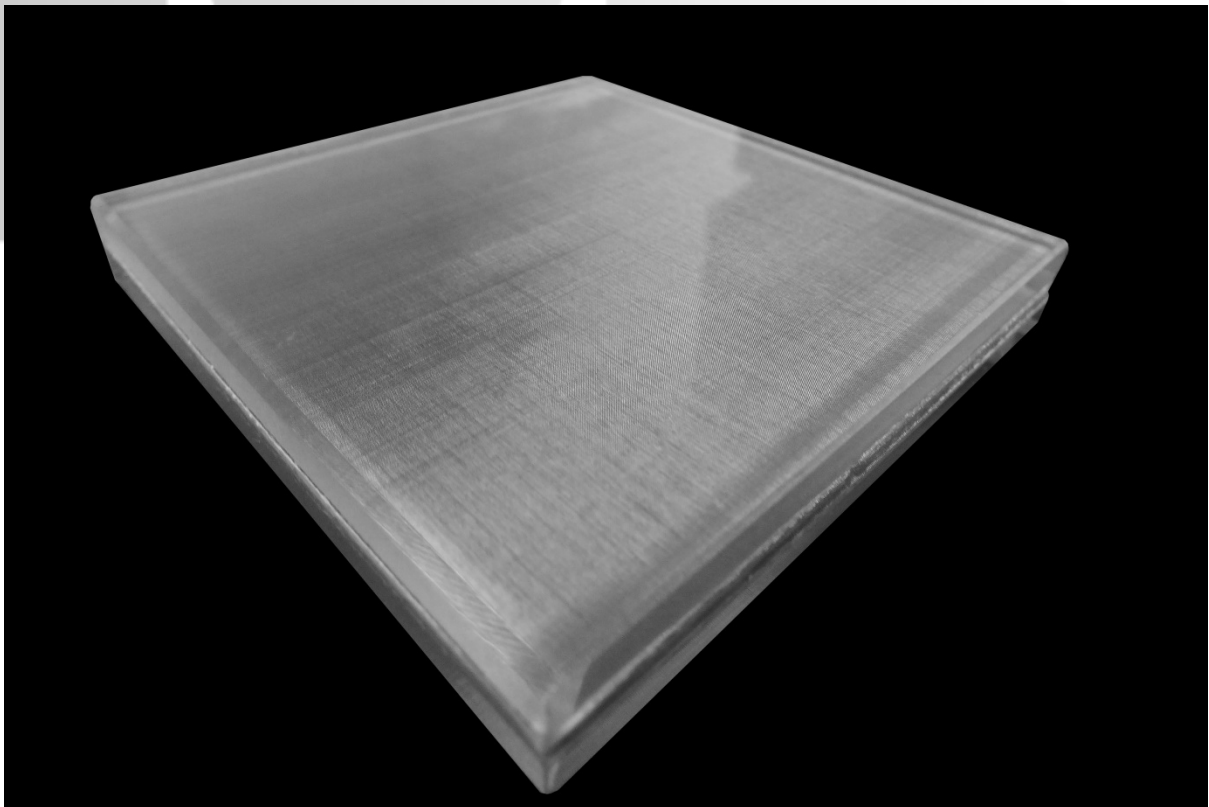

CADISCH

▶ **VITRA**MESH

Tex Light

Type:	Vitramesh
Standard Material:	Stainless
Non Standard Material:	Bronze
Open Area:	36%
Width:	1.5m
Length:	Available in 30m Rolls – Recommended Max panel size for lamination 4.5m