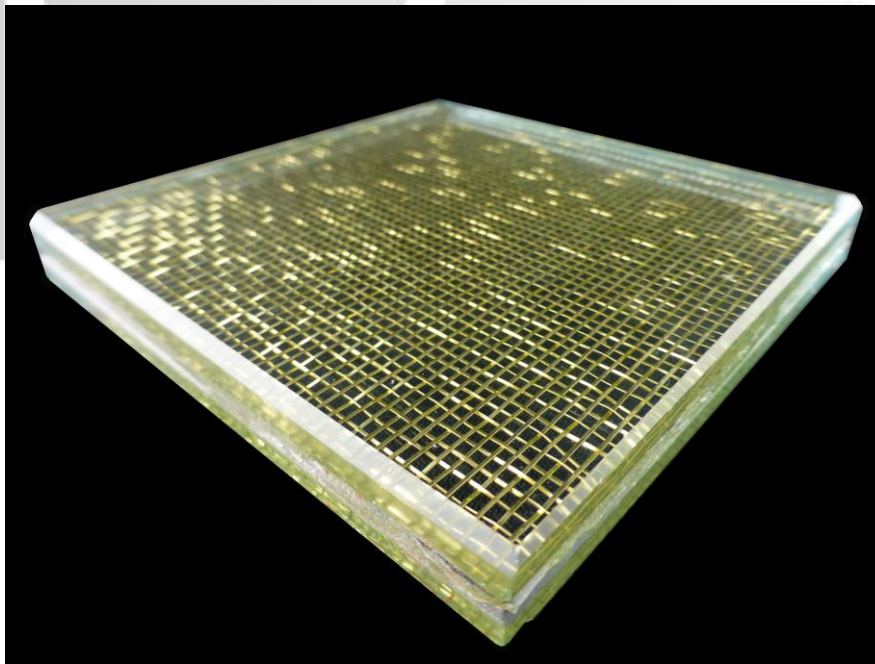

CADISCH

▶ **VITRAMESH**

Tensing Brass

Type:	Vitramesh Tensing Brass
Material:	Brass
Open Area:	60%
Width:	1.5mm
Length:	4.5mm

NOTE: Glass is supplied by others. Please call for advice

CADISCH

Metal for Design and Architecture www.cadischmda.com
CADISCH MDA, Unit 2 The IO Centre, Hearle Way, Hatfield, Hertfordshire, AL10 9EW
T: 020 8492 0444 - M: mda@cadisch.com