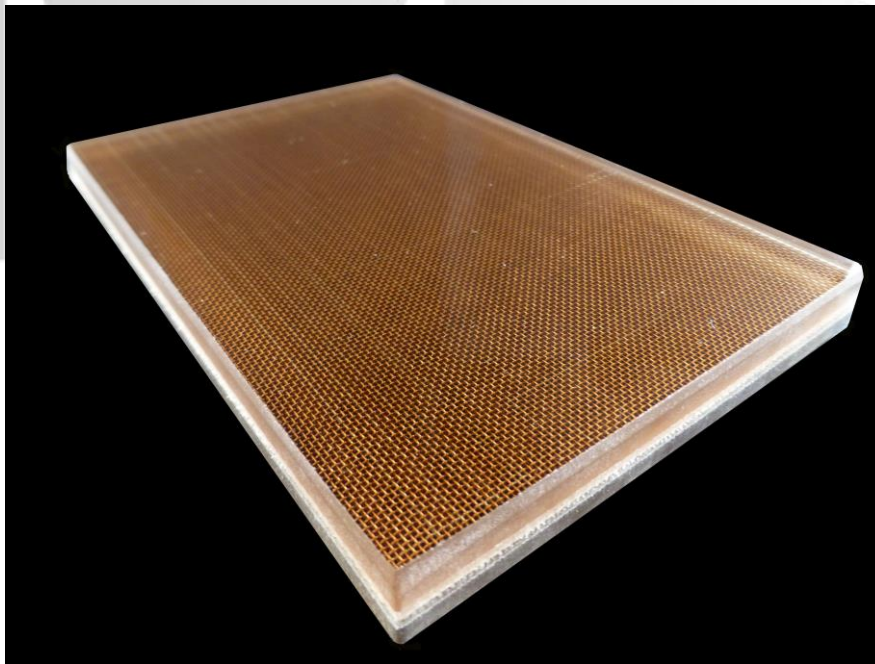

CADISCH

▶ **VITRA**MESH

Santana 30

Type:	Vitramesh Santana 30
Material:	Copper, Stainless Steel
Open Area:	45%
Width:	1.2mm
Length:	4.5mm

NOTE: Glass is supplied by others. Please call for advice