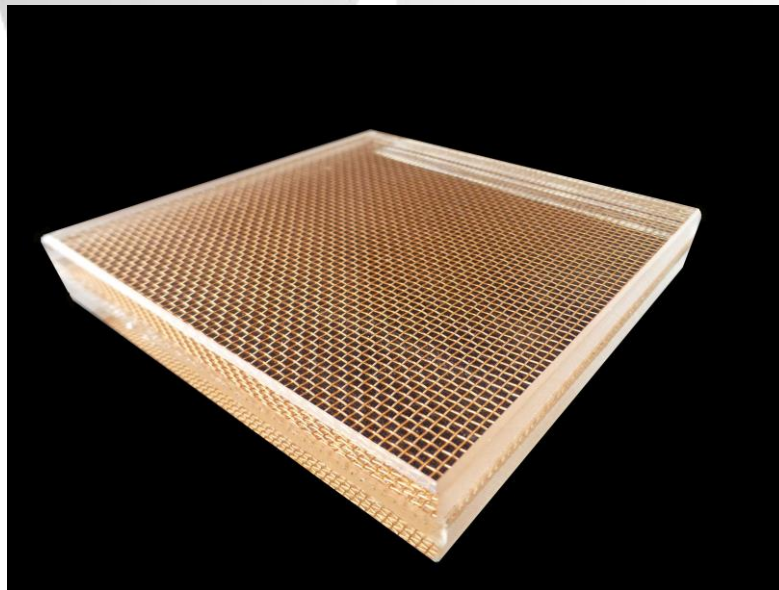

CADISCH

▶ VITRAMESH

Santana 16

Type:	Vitramesh Santana 16
Material:	Brass, Stainless Steel
Open Area:	60%
Width:	1.2mm
Length:	4.5mm

NOTE: Glass is supplied by others. Please call for advice

CADISCH

Metal for Design and Architecture www.cadischmda.com
CADISCH MDA, Unit 2 The IO Centre, Hearle Way, Hatfield, Hertfordshire, AL10 9EW
T: 020 8492 0444 - M: mda@cadisch.com