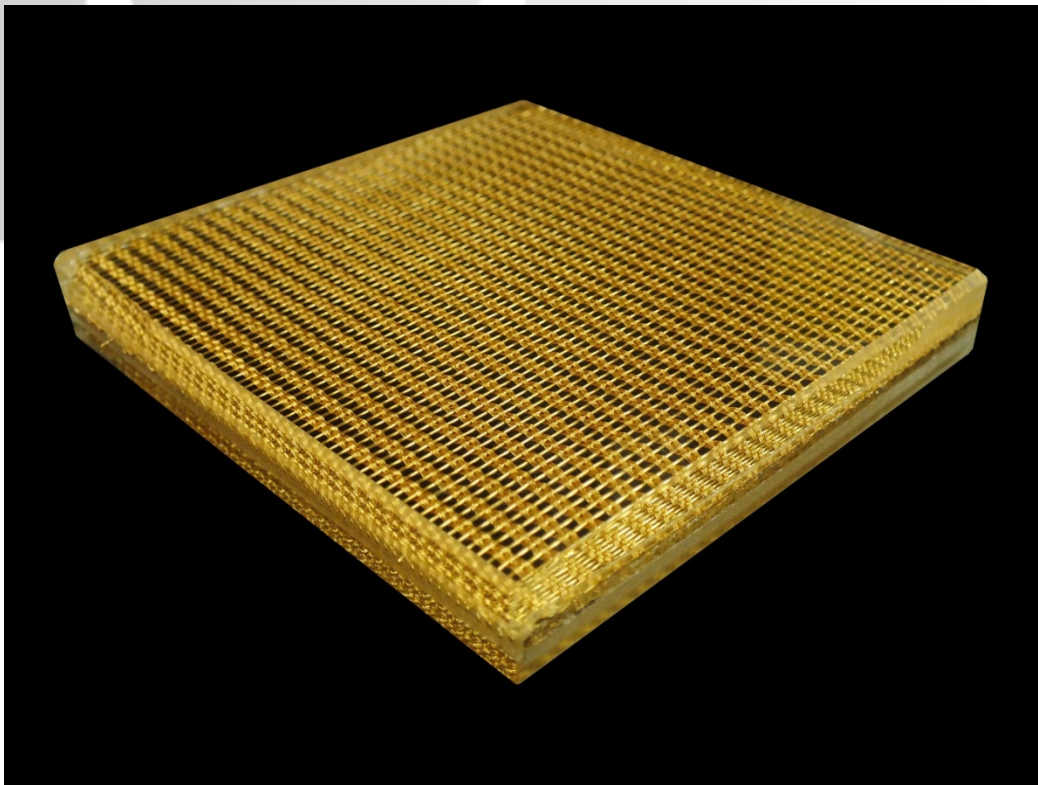

CADISCH

▶ **VITRAMESH**

Ropes Bronze

Type:	Vitramesh
Material:	Bronze
Open Area:	37.2%
Width:	2m
Length:	Available in 20m rolls – Recommended max panel size for lamination 4.5m.

NOTE: Glass is supplied by others. Please call for advice