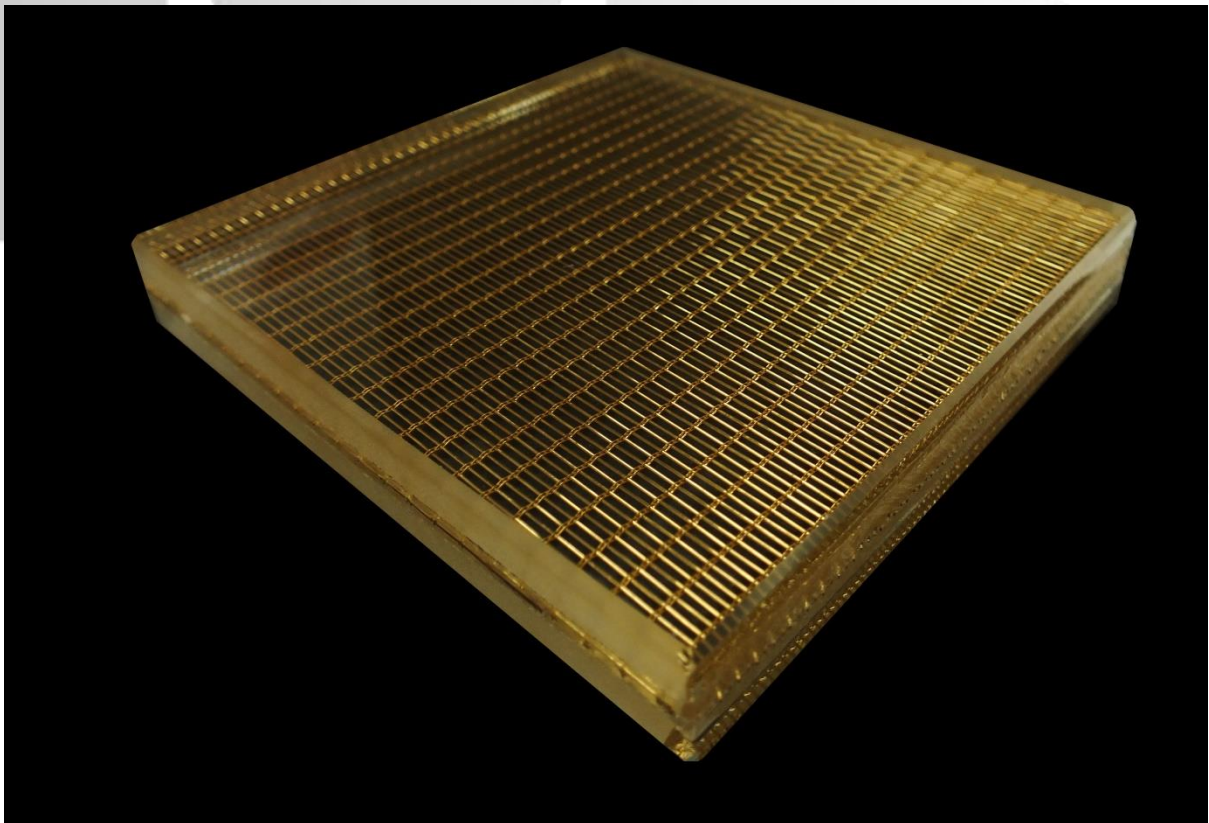

CADISCH

▶ **VITRAMESH**

Otzi bronze

Type: Vitramesh
Material: Bronze
Open Area: 69%
Width: 1.5m
Length: Available in 25m rolls – Recommended max panel size for lamination 4.5m

NOTE: Glass is supplied by others. Please call for advice