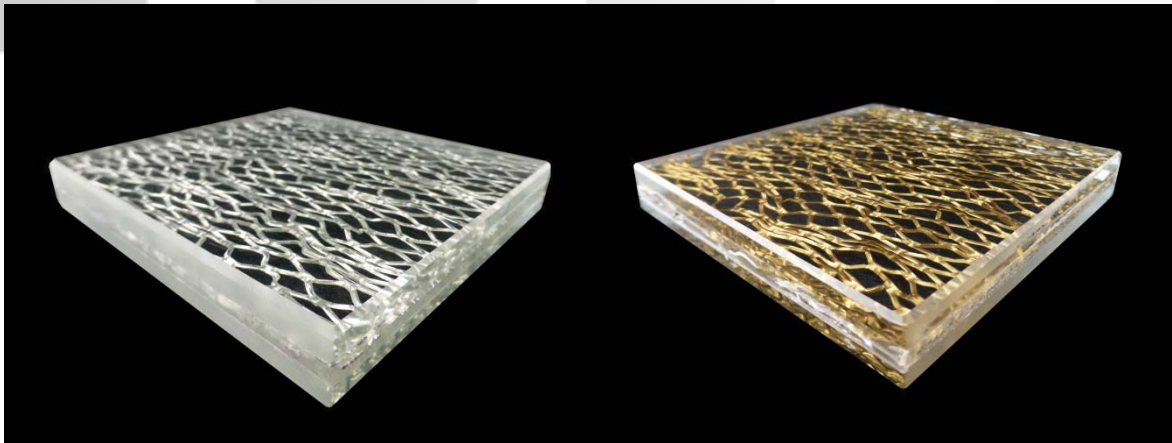

CADISCH

▶ VITRAMESH

Ora

**Type:** Cerritec  
**Material:** Aluminium (can be anodised)  
**Open Area:** Various  
**Width:** 1m  
**Length:** 1m

**NOTE:** Glass is supplied by others. Please call for advice