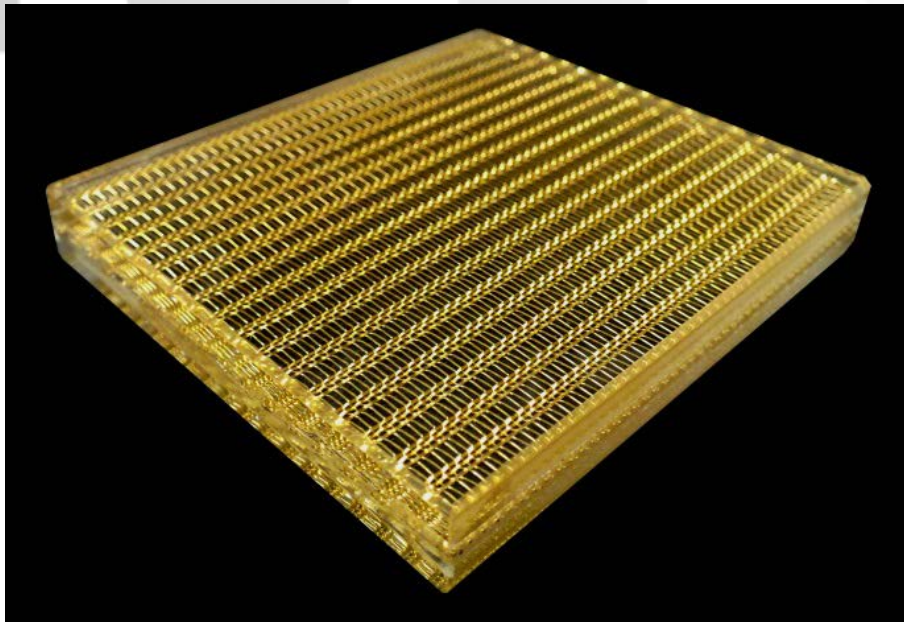

CADISCH

**VITRAMESH**

## Optiq Bronze

<b>Type:</b>	<b>Vitramesh</b>
<b>Material:</b>	<b>Bronze</b>
<b>Open Area:</b>	<b>64%</b>
<b>Width:</b>	<b>1.5m</b>
<b>Length:</b>	<b>Available in 25m rolls – Recommended max panel size for lamination 4.5m</b>