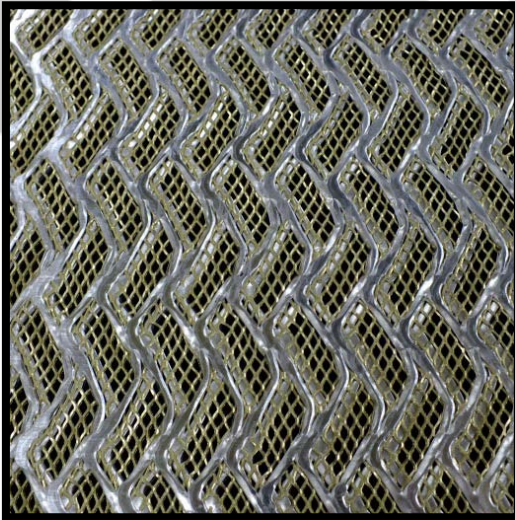

CADISCH

 CERRITEC

Serina

Type:	Cerritec Serina
Mesh:	Triple Layer
Material:	Aluminium 1050
Thickness:	1.5mm/1.5mm
Max Sizes:	LW 1000 x SW 1000mm
Finish:	Anodised (Aluminium), Powder coated
NBS	H31 Metal Profiled/ Flat Sheet Cladding/ Covering. K40 Demountable Suspended Ceiling.