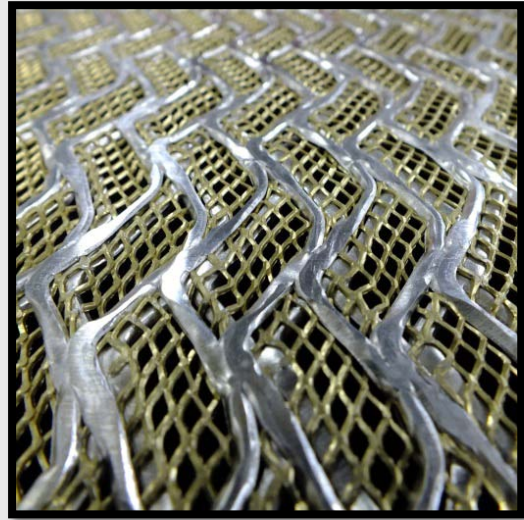

CADISCH

 CERRITEC

Serina

Type:	Cerritec Serina
Mesh:	Triple Layer
Material:	Aluminium 1050
Thickness:	1.5mm/1.5mm
Max Sizes:	LW 1000 x SW 1000mm
Finish:	Anodised (Aluminium), Powder coated
NBS	H31 Metal Profiled/ Flat Sheet Cladding/ Covering. K40 Demountable Suspended Ceiling.