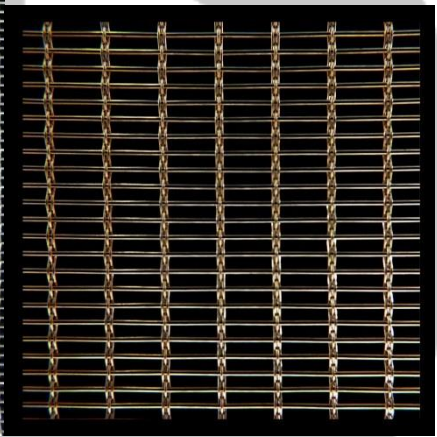

CADISCH

**XXWOVEN**

**Mini River**

<b>Type:</b>	Woven / Vitramesh
<b>Material:</b>	Stainless Steel, Bronze
<b>Non Standard Material:</b>	Brass, Aluminium, Copper, Coloured Wire
<b>Thickness:</b>	0.8mm
<b>Weight:</b>	1 kg/m <sup>2</sup>
<b>Width:</b>	1.5m
<b>Open Area:</b>	49%