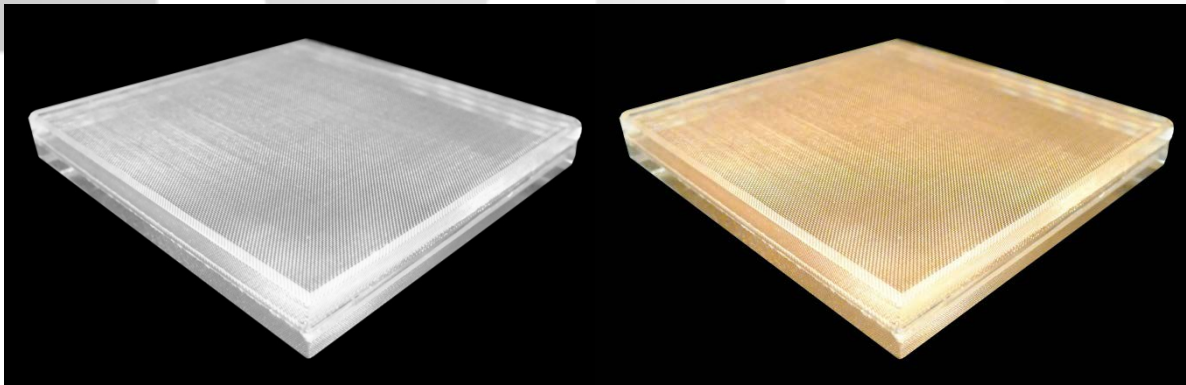

CADISCH

▶ VITRAMESH

Santana 60

| | |
|-------------------|---|
| Type: | Vitramesh Santana 60 |
| Material: | Stainless Steel, Copper, Brass |
| Open Area: | 39% |
| Width: | 1.2mm |
| Length: | Available in 30m rolls – recommended max panel size for lamination 4.5mm |