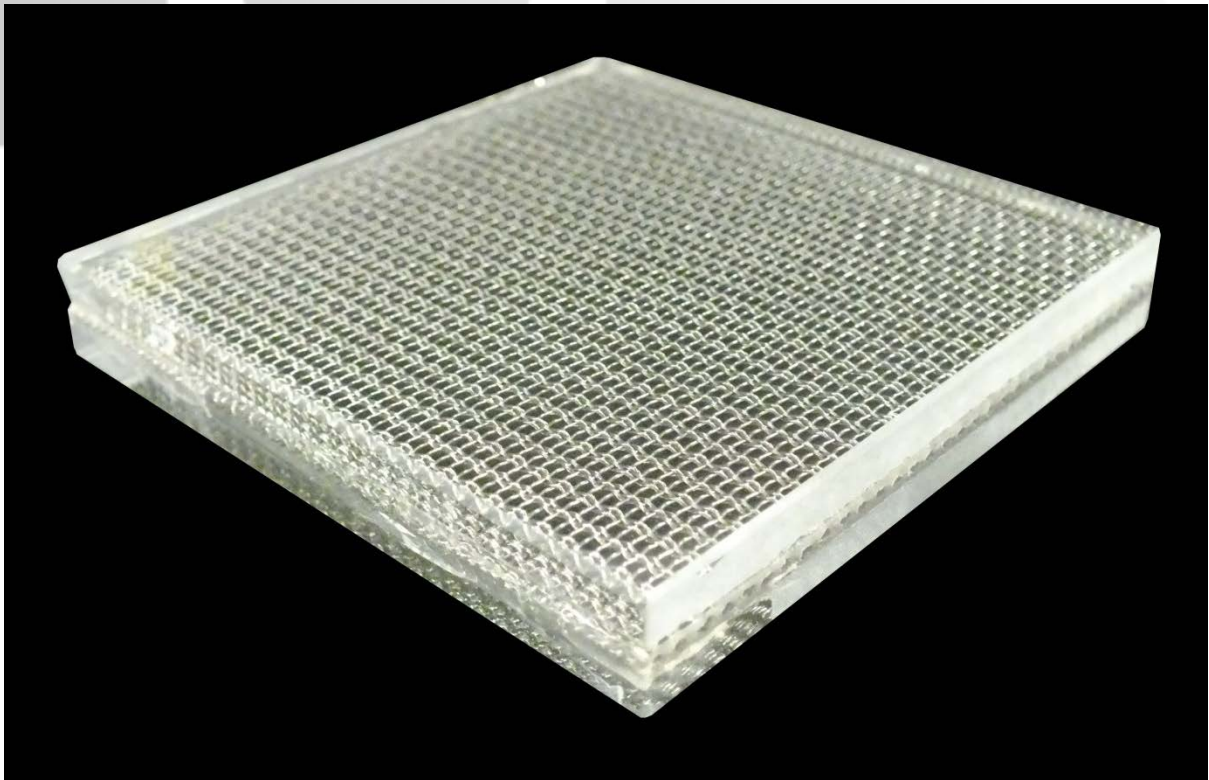

CADISCH

▶ **VITRA**MESH

Ropes Stainless Steel

Type:	Vitramesh
Material:	Stainless Steel
Open Area:	37.2%
Width:	2m
Length:	Available in 20m rolls – Recommended max panel size for lamination 4.5m.

NOTE: Glass is supplied by others. Please call for advice