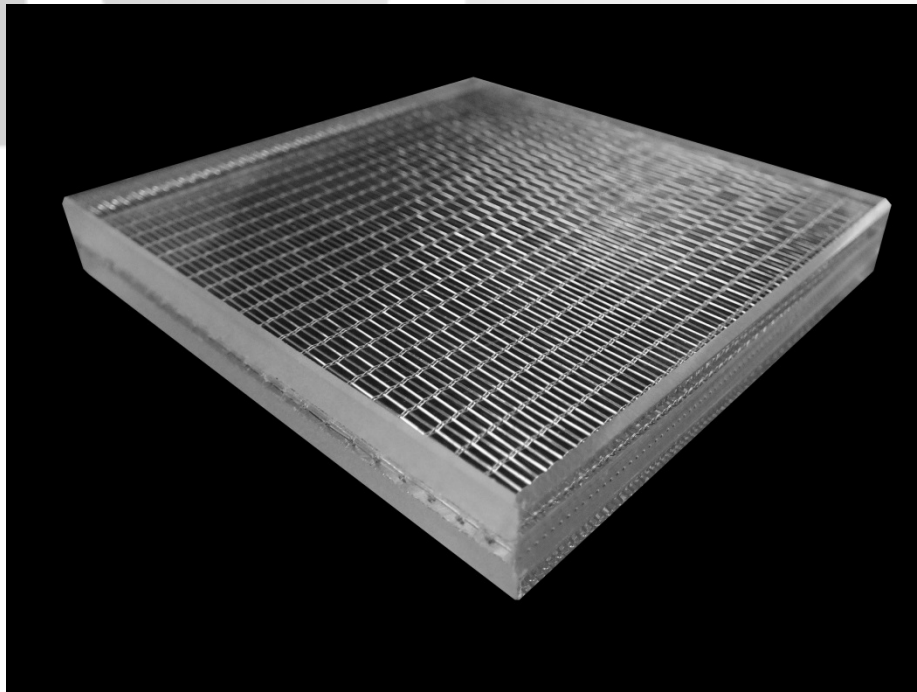

CADISCH

▶ **VITRA**MESH

## Otzi Stainless Steel

<b>Type:</b>	Vitramesh
<b>Material:</b>	Stainless Steel
<b>Open Area:</b>	69%
<b>Width:</b>	1.5m
<b>Length:</b>	Available in 25m rolls – Recommended max panel size for lamination 4.5m.