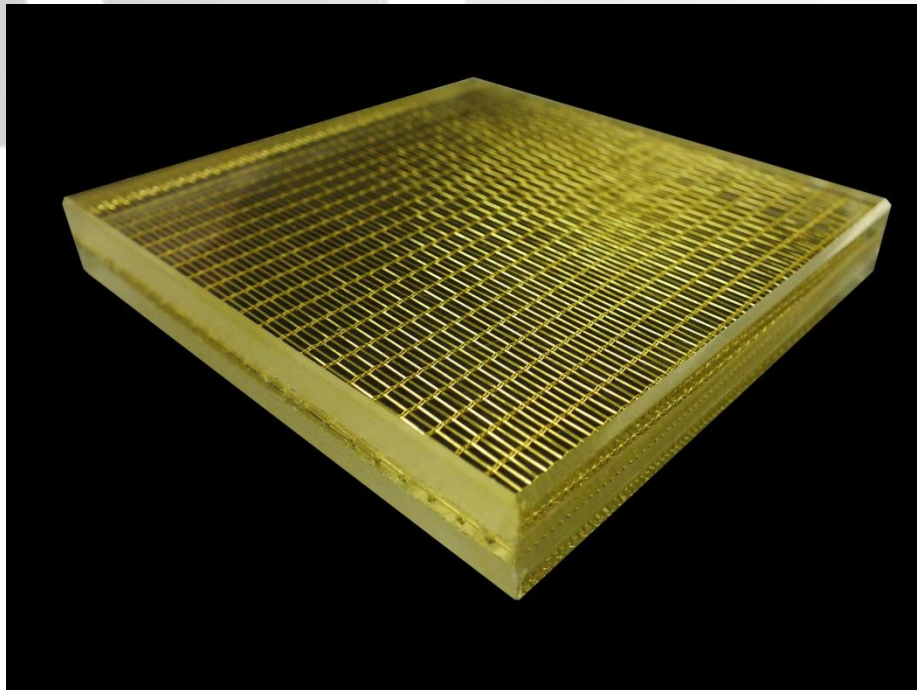

CADISCH

VITRAMESH

Otzi Brass

Type:	Vitramesh Otzi Brass
Material:	Brass
Open Area:	69%
Width:	1.5m
Length:	Available in 25m rolls – Recommended max panel size for lamination 4.5m.

NOTE: Glass is supplied by others. Please call for advice