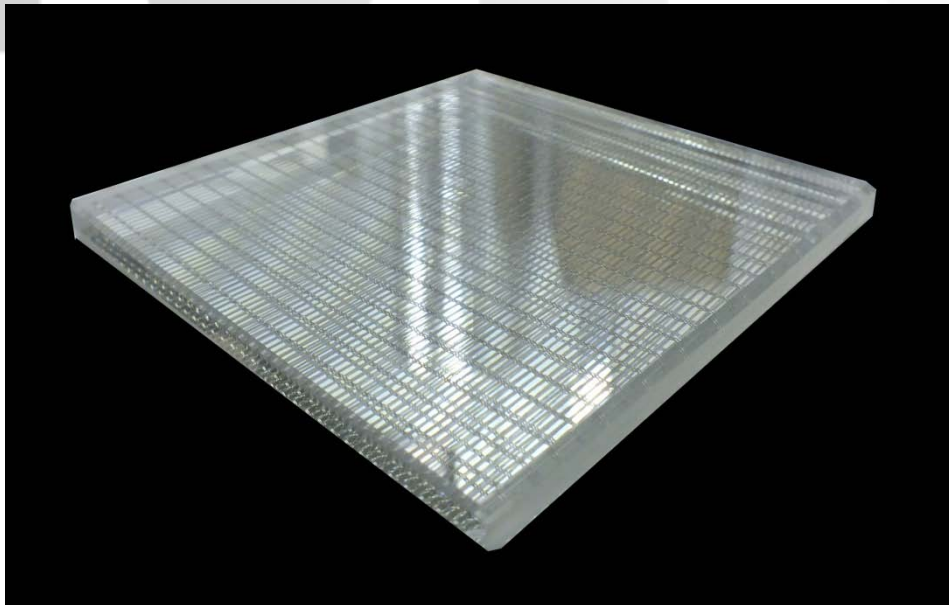

CADISCH

▶ **VITRAMESH**

Mirror Back

Type: Vitramesh Mirror Back

All meshes are available with mirror back.

NOTE: Glass is supplied by others. Please call for advice

Metal for Design and Architecture www.cadischmda.com
Cadisch MDA Ltd. Unit 2 The IO Centre, Hearle Way, Hatfield, Hertfordshire, AL10 9EW
T: 020 8492 7622 - F: 020 8492 0333 - M: mda@cadisch.com
Registered No: 5130261 - VAT Registration No: GB 849 1444 211