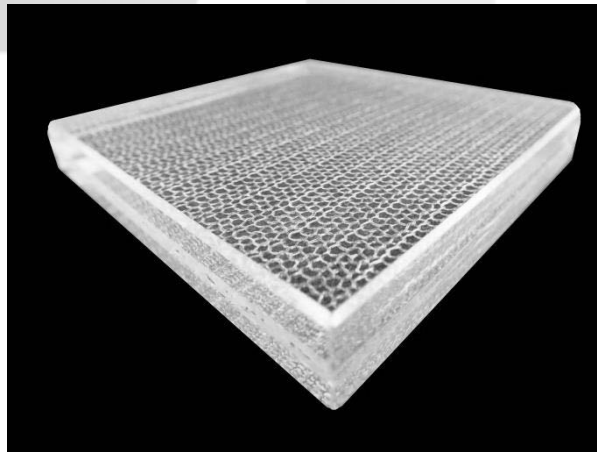

CADISCH

▶ **VITRA**MESH

**M & M**

**Type:** Vitramesh  
**Material:** Stainless Steel A304  
**Open Area:** 70%  
**Width:** 1.5m  
**Length:** Available in 30m Rolls – Recommended max panel size for lamination 4.5m