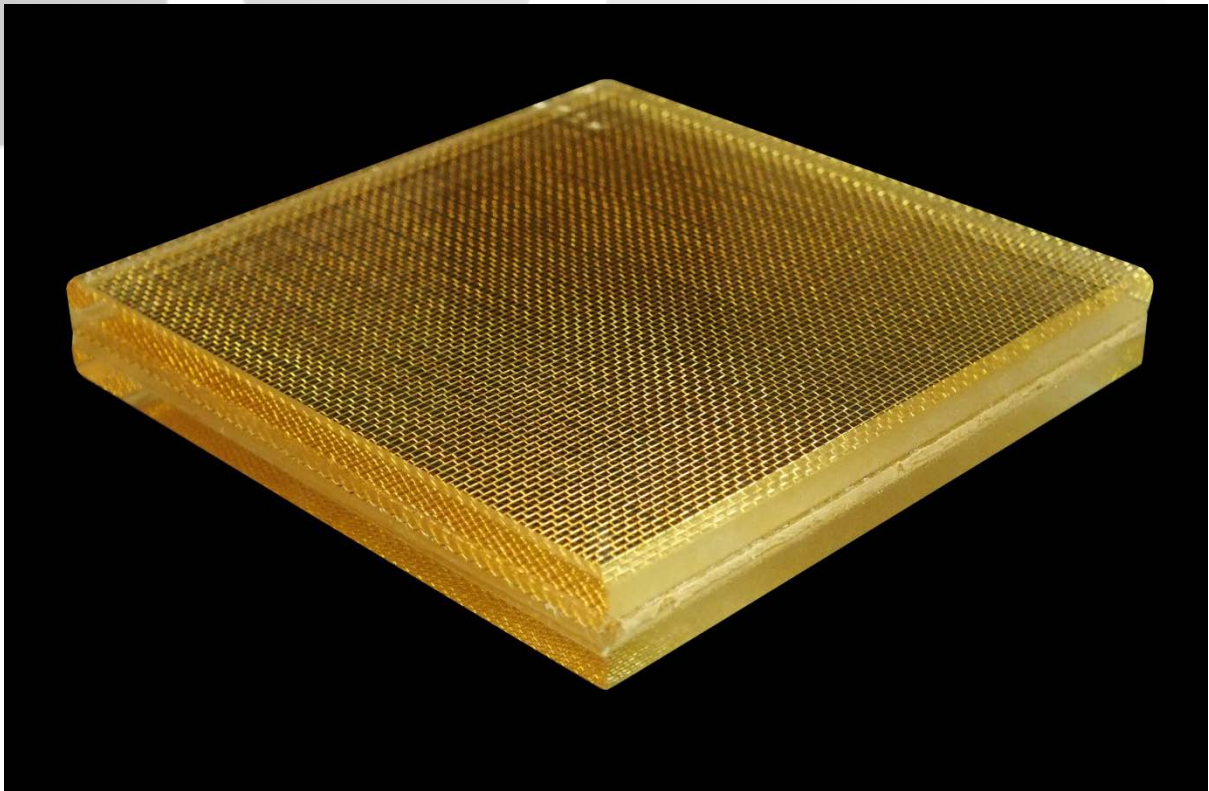

## Dune Oro

**Type:** Vitramesh  
**Material:** Copper & Brass mix  
**Open Area:** 63%  
**Width:** 1.5m  
**Length:** Available in 30m rolls – recommended max panel size for lamination 4.5m

**NOTE:** Glass is supplied by others. Please call for advice