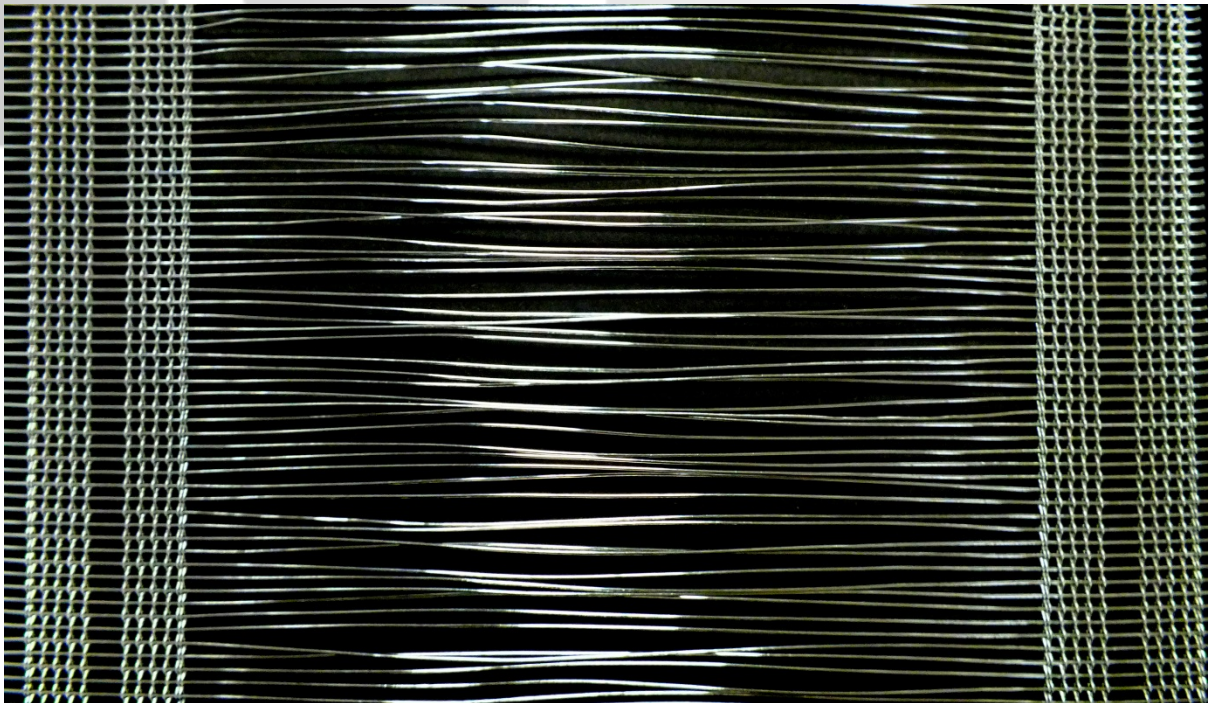

CADISCH

**XX WOVEN**

**River**

<b>Type:</b>	Woven
<b>Material:</b>	Stainless Steel
<b>Non Standard material:</b>	Brass, Bronze, Copper, Coloured Wire
<b>Thickness:</b>	1mm
<b>Weight:</b>	1.2kg/m <sup>2</sup>
<b>Standard Width:</b>	1.5m
<b>Max Width:</b>	4m
<b>Open Area:</b>	51%