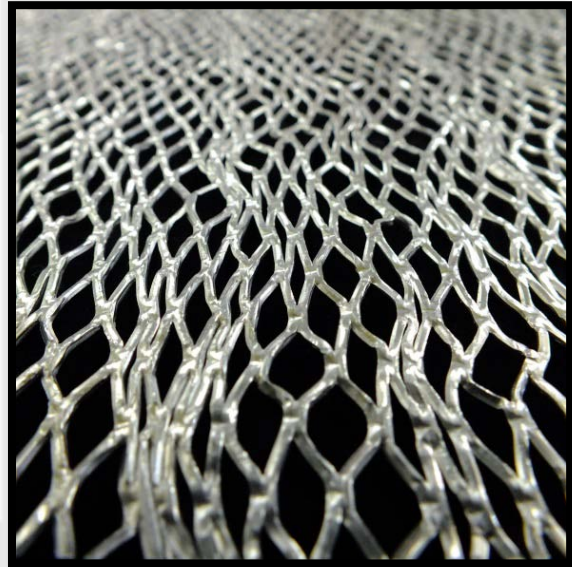

CADISCH

 CERRITEC

Ora

Type:	Cerritec Ora
Mesh:	N/A (LWM)
Material:	Aluminium 1050
Thickness:	1.5mm/1.5mm
Max Sizes:	LW 1000 x SW 1000mm
Finish:	Anodised (Aluminium), Powder coated, Xerotec
NBS	H31 Metal Profiled/ Flat Sheet Cladding/ Covering. K40 Demountable Suspended Ceiling.