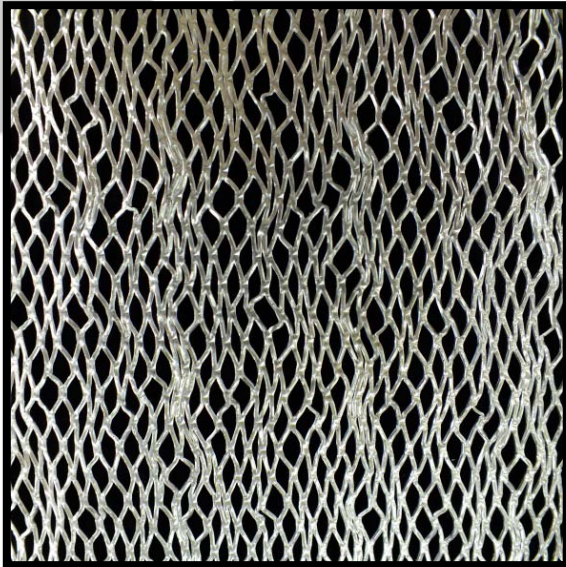

CADISCH

 CERRITEC

Ora

Type:	Cerritec Ora
Mesh:	N/A (LWM)
Material:	Aluminium 1050
Thickness:	1.5mm/1.5mm
Max Sizes:	LW 1000 x SW 1000mm
Finish:	Anodised (Aluminium), Powder coated, Xerotec
NBS	H31 Metal Profiled/ Flat Sheet Cladding/ Covering. K40 Demountable Suspended Ceiling.