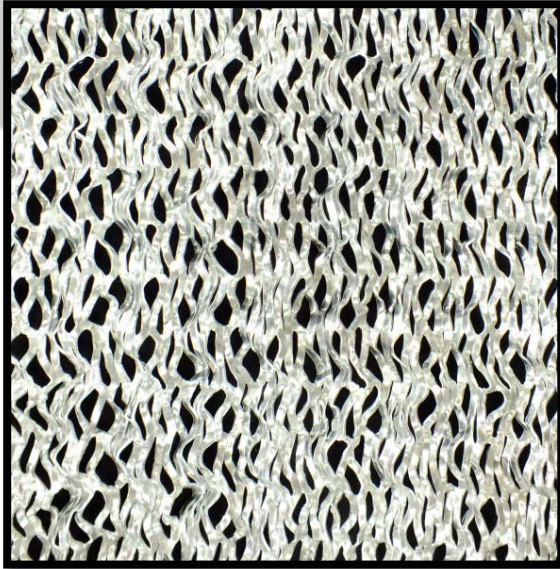

CADISCH

 CERRITEC

Oceanus

Type:	Cerritec Oceanus
Mesh:	20mm (LWM)
Material:	Aluminium 1050
Thickness:	1.5mm/1.5mm
Max Sizes:	LW 1000 x SW 1000mm
Finish:	Anodised (Aluminium), Powder coated, Xerotec
NBS	H31 Metal Profiled/ Flat Sheet Cladding/ Covering. K40 Demountable Suspended Ceiling.