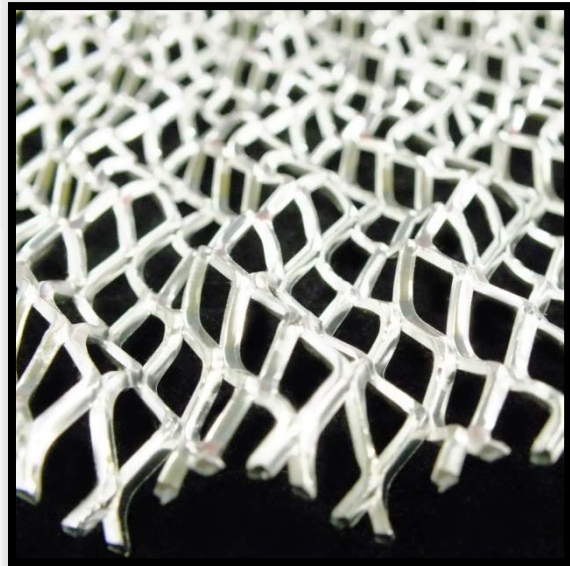

CADISCH

 CERRITEC

Fluctus

Type:	Cerritec Fluctus
Mesh:	16mm (LWM)
Material:	Aluminium 1050
Thickness:	1.5mm/2mm
Max Sizes:	LW 1500 x SW 3000/4000mm
Finish:	Anodised (Aluminium), Powder coated, Xerotec
NBS	H31 Metal Profiled/ Flat Sheet Cladding/ Covering. K40 Demountable Suspended Ceiling.